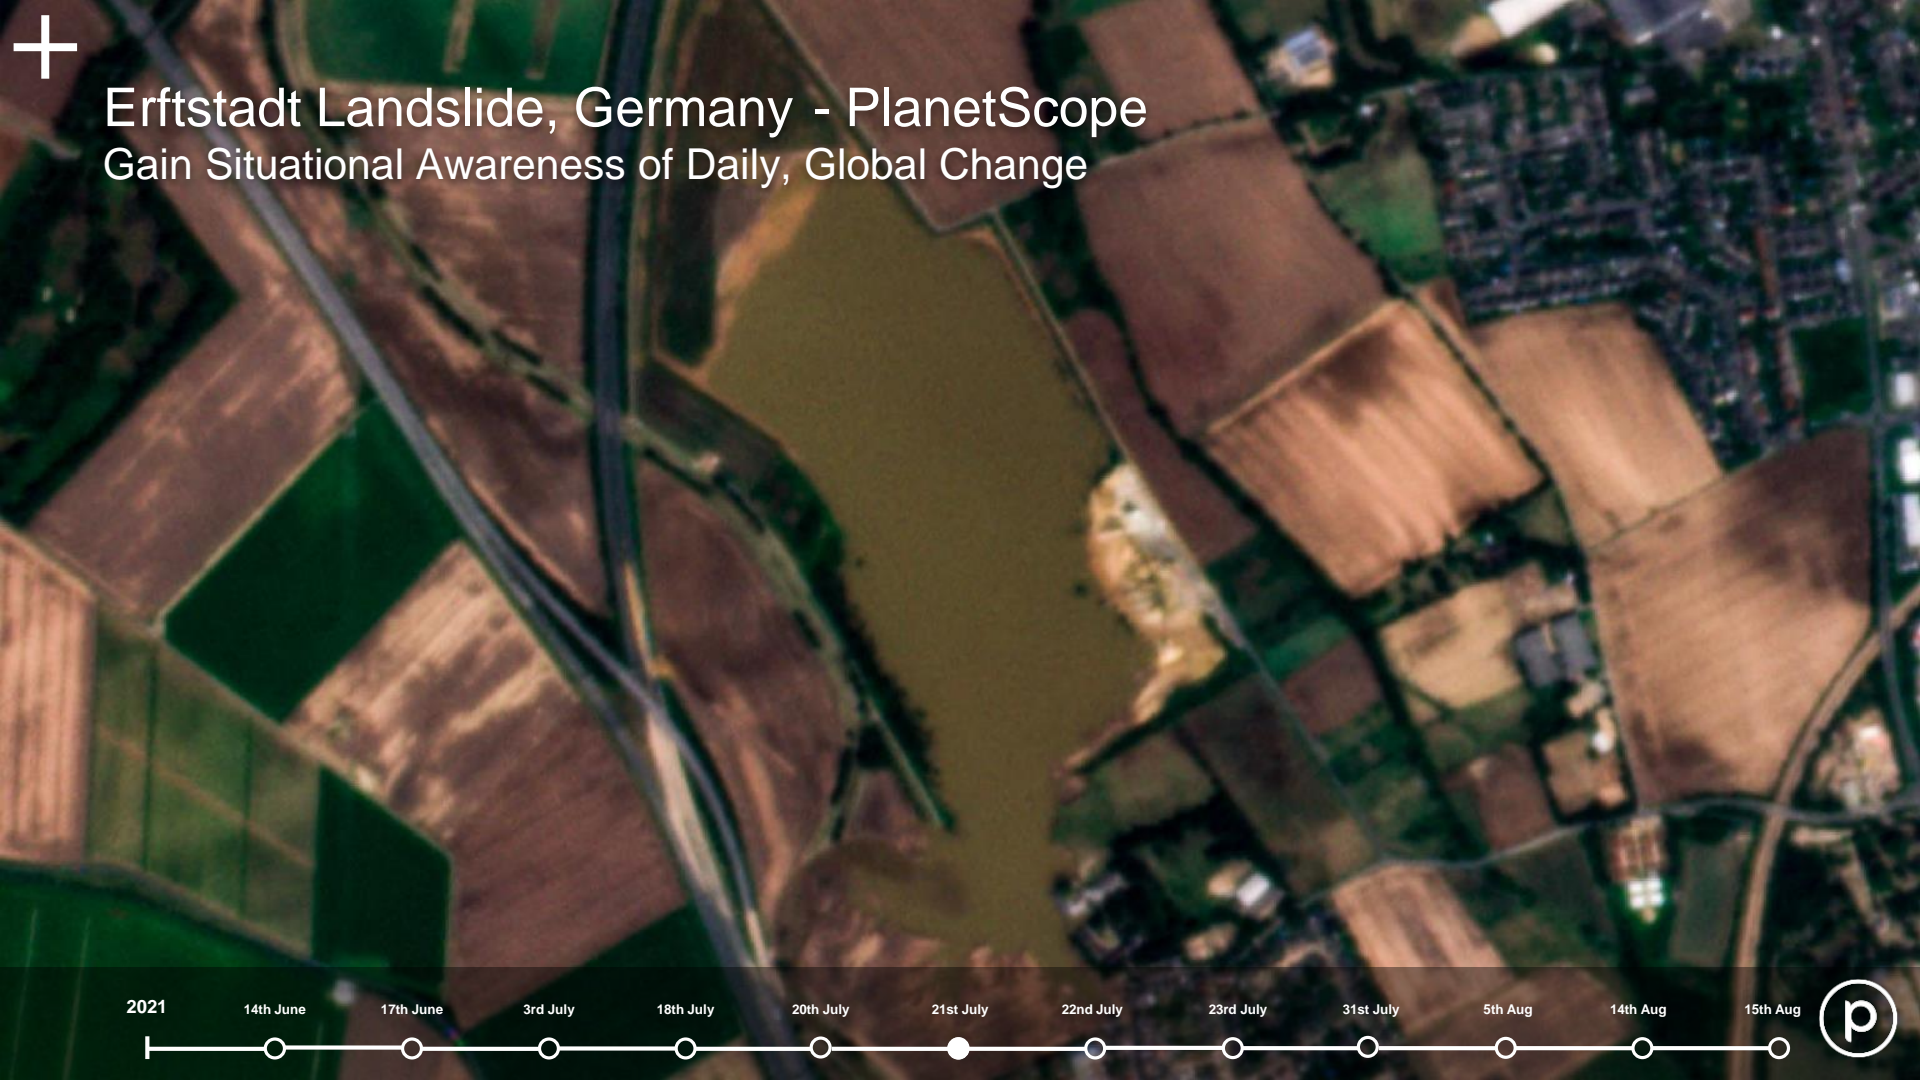

# Erfstadt Landslide, Germany - PlanetScope

Gain Situational Awareness of Daily, Global Change